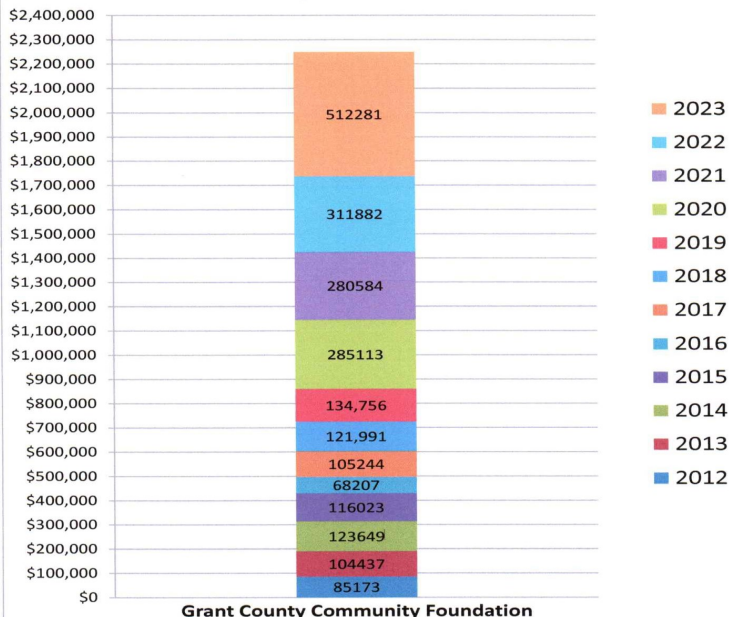

GRANT COUNTY COMMUNITY FOUNDATION

**Grant County
 Community Foundation**

Join our amazing Foundation now!

We Are Hiring

Executive Director

- Leader
- Experience in Fund Raising
- Ability to develop effective relationships with Community partners
- Strong Personal Integrity

A Look Back

Grants made since 2012 - Includes Grant County Gives \$2,249,340

What an amazing journey the Grant County Community Foundation has been on! And look how far we have come! It is time to take the next step and hire a full time Executive Director who can help GCCF reach to even loftier heights! We are excited to see what is in store over the next decade with a full time Director at the helm. We have an amazing team of talented Board members who are excited to continue leading the Foundation to further benefit the community in which they live, work and raise their families.